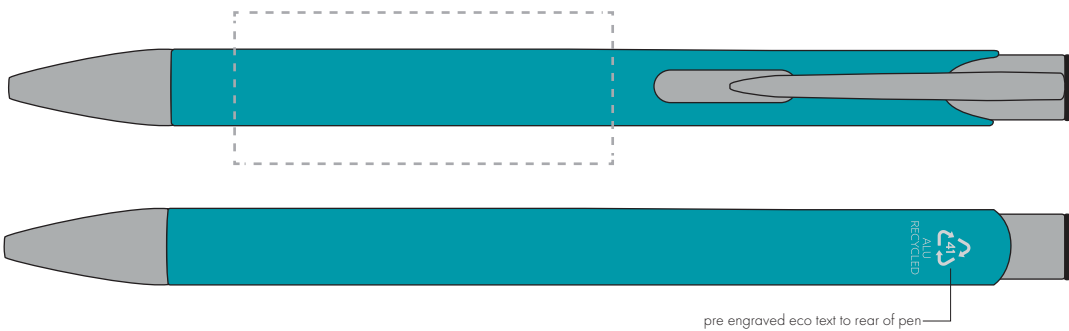

Your Ref:  
Our Ref:

Quantity:  
Version: 1

Product Code: TPC982001  
Product Colour: TEAL

**PRINTING CONCERNS:**

We stock this item in the following colours

**PANTONE REFERENCE(S)**

● Engrave

ARTWORK SCALE 100%

ARTWORK SCALE 100%  
Rotary Engrave Area:  
50mm x 20mm

Product Image for visualisation  
- colours may vary

The dashed line is to demonstrate print area and will not appear on your printed item

**PLEASE NOTE:**